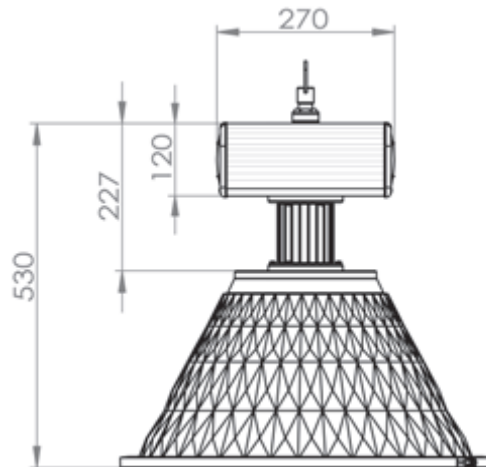

## 0361-1 High Bay Lighting

- **Aluminum construction with anodized polished reflector.**
- **Designed to accommodate TX series induction lamps from 80 to 200 Watt.**
- **This fixture is available in the following diameters 387/417/502/547mm**