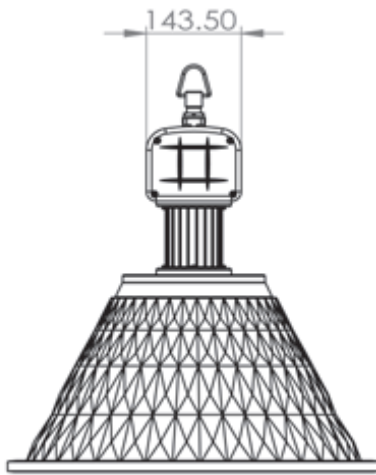

## 0361-1 High Bay Lighting

- **Aluminum construction with anodized polished reflector.**
- **Designed to accommodate TX series induction lamps from 80 to 200 Watt.**
- **This fixture is available in the following diameters 387/417/502/547mm**