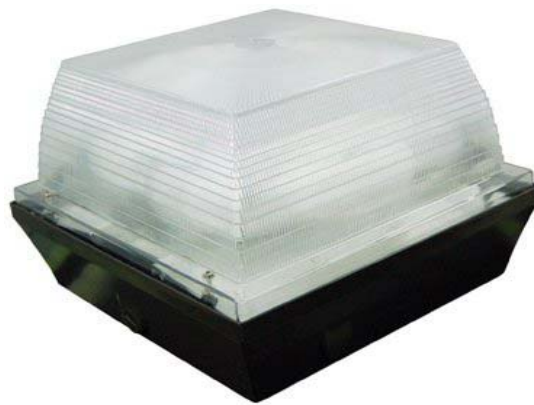

Data Sheet 021

Energy Mizer Ltd
Northwick House
Northwick Road
Canvey Island
Essex SS8 0PU
Tel: 01268 681451

Pavo Square Garage Light

Aluminum constructed base with diffused

Polycarbonate lens. Ceiling mounted

Will accommodate the 40 & 80W TX series lamp IP54

Ordering details and dimensions (mm)

**315 x 315 x 245mm IGPATX4 40W
IGPATX8 80W**

Registered in England 6865897